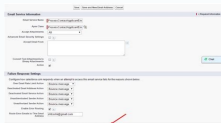

Name	Author	Size	Internal Use Only
10 Small Business Social Media Tips	GGalv (URL)		☐
10 Steps for Pricing Your Services with Confidence (and Not Leaving Money on the Table)	GGalv (URL)		☐
10 Tips for Running a Sales & Marketing Process	GGalv (URL)		☐
33 Website Success Metrics Instead of Rankings, Google PageRank and Traffic	GGalv (URL)		☐
5 analytics best practices that drive online growth	GGalv	1.54MB	☐
Agile Development White Paper	GGalv	272KB	☐
Blueprint for Using Content to Connect with Business	GGalv	1.82MB	☐
Building the Business Case for Social Media	GGalv	1.55MB	☐
Client Interviews: 6 Areas to Examine for Just How Happy Your Clients Really Are	GGalv (URL)		☐
Conversation Content Marketing	GGalv	1.91MB	☐